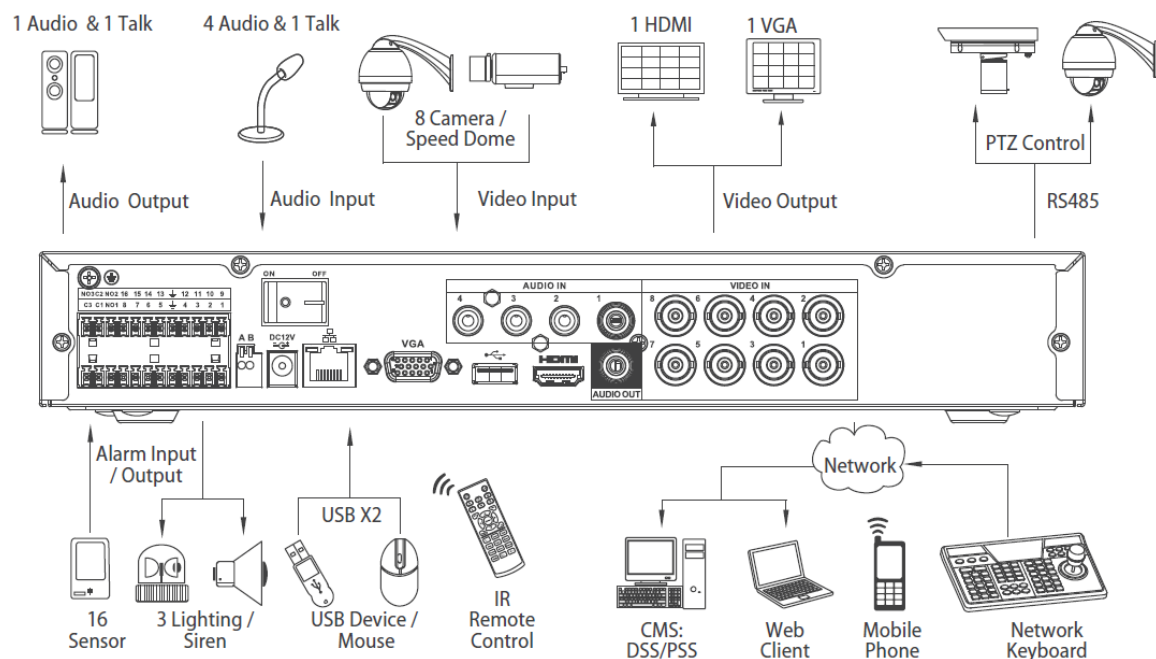

DH-HCVR7104/7108HE-V2

Ethernet	RJ-45 port (10/100M)
Network Functions	HTTP, IPv4/IPv6, TCP/IP, UPNP, RTSP, UDP, SMTP, NTP, DHCP, DNS, PPPOE, DDNS, FTP, IP Filter, SNMP, P2P
Max. User Access	128 users
Smart Phone	iPhone, iPad, Android, Windows Phone
Storage	
Internal HDD	1 SATA port, up to 4TB
Auxiliary Interface	
USB Interface	2 ports(1 Rear), USB2.0
RS485	1 port, For PTZ Control
General	
Power Supply	DC12V/2A
Power Consumption	10W(without HDD)
Working Environment	-10°C ~ +55°C / 10%~90%RH / 86~106kpa
Dimension(W×D×H)	Mini 1U, 325mm×255mm×55mm
Weight	1.5KG(without HDD)

System Connection

*Takes HCVR7108HE-V2 as an example

Dahua Technology Co., Ltd.

1199' BinAn Road, Binjiang District, Hangzhou, China

Tel: +86-571-87688883

Fax: +86-571-87688815

Email: overseas@dahuatech.com

www.dahuatech.com

*Design and specifications are subject to change without notice.